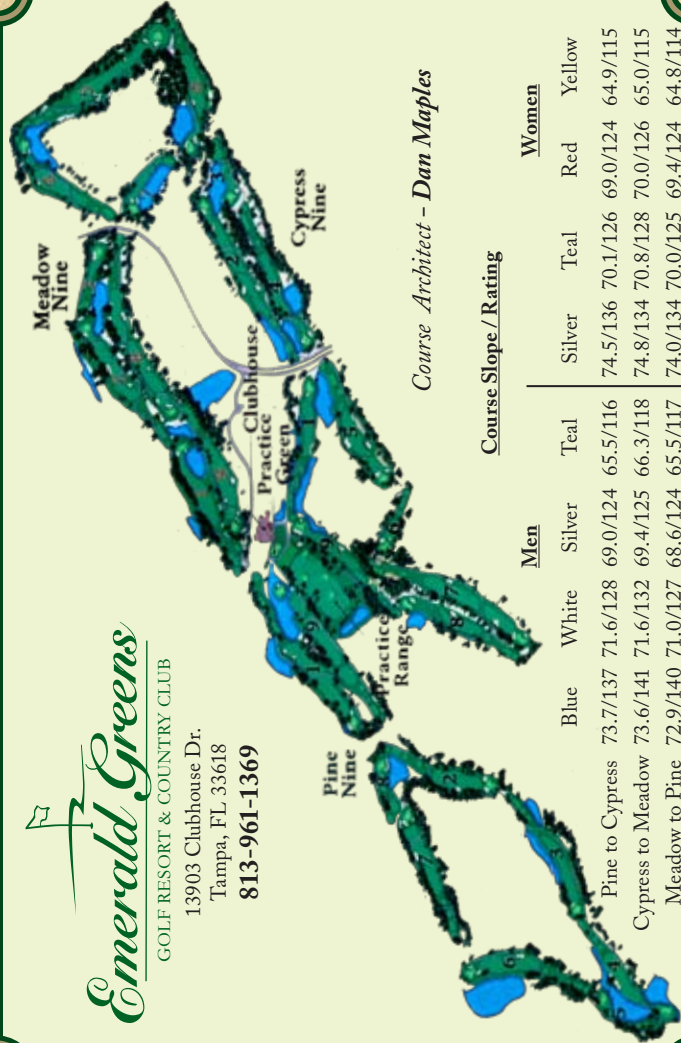

Emerald Greens

GOLF RESORT & COUNTRY CLUB

GOLF COURSE RULES AND REGULATIONS

- USGA Rules of Golf govern all play, except when modified by local rules.
- Local Rule: Bridge on 9 Pine is considered in the hazard. Proceed under rule 26.
- Out of Bounds is defined by White Stakes.
- Lateral Hazard is defined by Red Stakes.
- Golf Carts must remain on golf course property at all times.
- Only two riders per cart. Driver must have a valid driver's license.
- All carts must remain on cart paths on par 3's and near all tees and greens.
- Please repair your ball marks and fill divots with sand provided.
- **PROPER GOLF ATTIRE REQUIRED.**
- We are a soft spike facility. **NO METAL SPIKES ALLOWED.**
- All yardages indicated are measured to the center of the green.
- Yardage Markers: Red = 100 Yards / White = 150 Yards
Blue = 200 Yards / Yellow = 250 Yards (Par 5's)
- Hole Locations: Red- Flag - Front Third
White Flag - Middle Third
Yellow Flag - Back Third

*Emerald Greens Golf Resort & Country Club
uses reclaimed water for irrigation*

Date: _____

Scorer: _____

Attest: _____

GOLF RESORT & COUNTRY CLUB

Emerald Greens

GOLF RESORT & COUNTRY CLUB

13903 Clubhouse Dr.

Tampa, FL 33618

813-961-1369

Course Architect - Dan Maples

Course Slope / Rating

	Men					Women				
	Blue	White	Silver	Teal		Silver	Teal	Red	Yellow	
Pine to Cypress	73.7/137	71.6/128	69.0/124	65.5/116		74.5/136	70.1/126	69.0/124	64.9/115	
Cypress to Meadow	73.6/141	71.6/132	69.4/125	66.3/118		74.8/134	70.8/128	70.0/126	65.0/115	
Meadow to Pine	72.9/140	71.0/127	68.6/124	65.5/117		74.0/134	70.0/125	69.4/124	64.8/114	

MEADOW